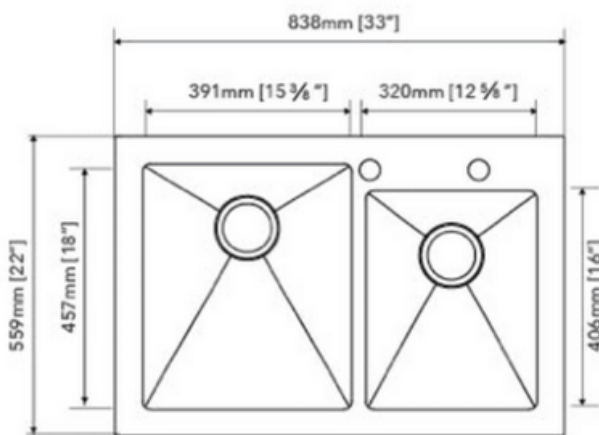

STAINLESS STEEL SINK

SPECIAL ORDER

MODEL: SS-113-20-3322A2

DEPTH	GAUGE	HOLES
9"/7.5"	18	3/4

- Square Sink 15-Degree Radius Dual Bowl
- Dimensions: 33"x22"
- Material: SS304
- Finish: Brushed

Undercoated and Sound Pads

3-1/2" Drain Opening

Supplied with Fasteners

cUPC Certified

Disclaimer: Nerval makes every effort to provide accurate specification data. However, specification may change without notice. Please visit nerval website to see Nerval's terms and conditions.